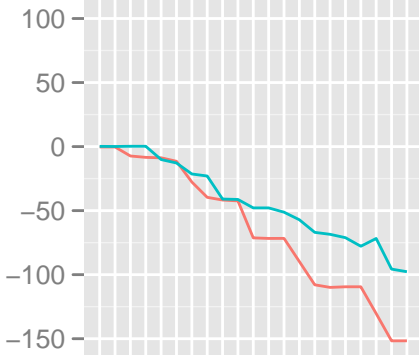

Laurent Didier

Carlos Sastre Candil